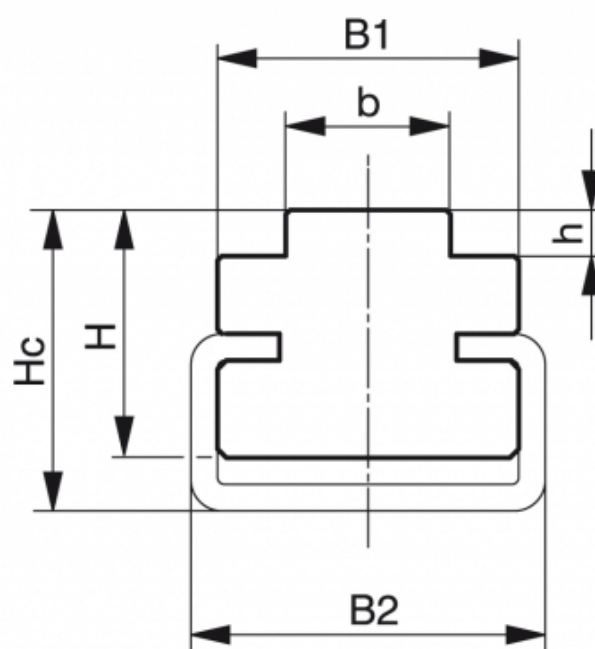

Article number: 617221210006

Description: Sliding guides CT 10B-1 green
Fits C3 profile, L=2000

Measures

b	= 9.3
B1	= 17
B2	= 20
H	= 14
h	= 2,6
Hc	= 17
Profile	= C3